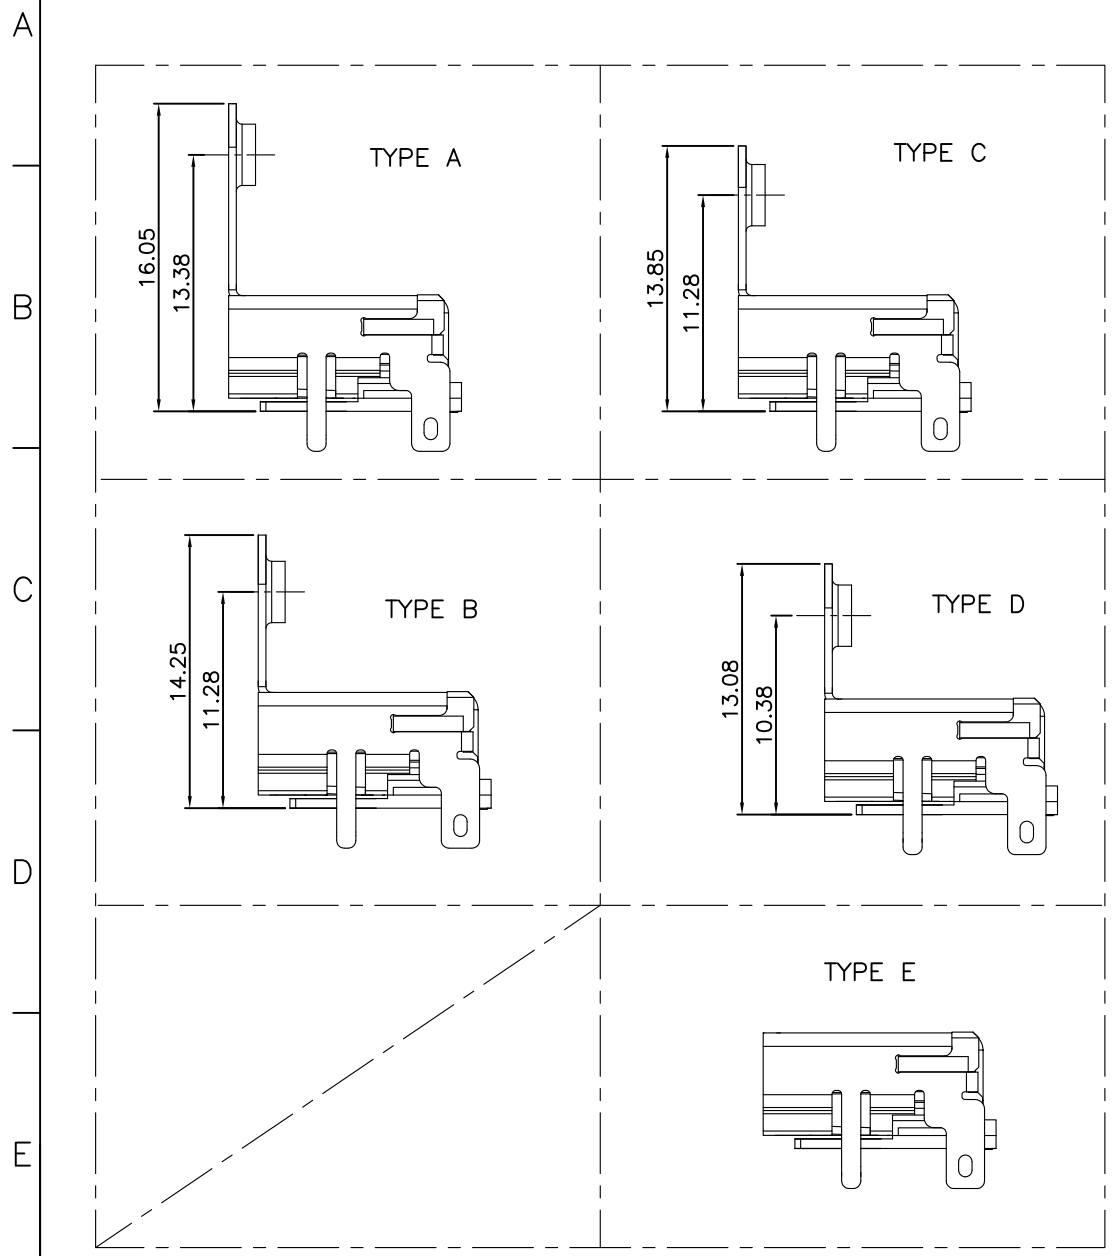

HF Compliant

3168 SERIES HDMI FEMALE RIGHT/ANGLE SMT TYPE

REV	DATE	DESCRIPTION	ECN NO.	NAME
A	11.12.28	PROPOSAL		JIMMY
B	12.08.28	NEW RELEASE		CHENS
C	13.09.27	△ADD OPTION	CECR13007397	SAM

RECOMMENDED PCB LAYOUT (TOP VIEW)
TOLERANCE: ±0.05mm

<p>GENERAL TOLERANCE</p> <p>X.X = ±0.20</p> <p>X.XX = ±0.15</p> <p>X.X* = ±3°</p>	<p>WIESON TECHNOLOGIES CO., LTD</p>		<p>PART NO.: G3168-6800XXX-H0</p>	
	<p>DRAWN BY SAM</p>		<p>DRAWING NO. G3168-6800XXX-H0</p>	
	<p>CHECKED BY YXJ</p>		<p>DRAWING SIZE 1 : 1 A4</p>	
	<p>APPROVED BY JIM</p>		<p>UNIT mm</p>	
<p>SORTING NO. WSC</p>		<p>PAGE 1 OF 2</p>		

ISSUED

HF Compliant

3168 SERIES HDMI FEMALE RIGHT/ANGLE SMT TYPE

REV	DATE	DESCRIPTION	ECN NO.	NAME
A	11.12.28	PROPOSAL		JIMMY
B	12.08.28	NEW RELEASE		CHENS
C	13.09.27	△ADD OPTION	CECR13007397	SAM

NOTE : 1.MATERIAL :
 TERMINAL : COPPER ALLOY,
 SHELL : PLAIN CARBON STEEL
 HOUSING :HIGH TEMPERATURE THERMOPLASTIC.(UL94-0),BLACK.
 2.PLATING :
 TERMINAL : SELECTIVE Au PLATED ON CONTACT AREA (SEE ORDER INFORMATION), Sn PLATED ON SOLDER TAIL AREA, BOTH OVER Ni UNDERPLATED OVERALL.
 SHELL : WELDABLE Ni OVERALL.

3.PACKING :SEE ORDER INFORMATION
 4.ORDER INFORMATION : G3168-68 00 X X X X -H0
 ① ② ③ ④

- ① 1 : W/ LOGO
DIM C:10.50
- 2 : W/O LOGO
DIM C:10.50
- 3 : W/ LOGO
DIM C:8.85
- 4 : W/O LOGO △
DIM C:8.85
- ② 1 : TYPE A
2 : TYPE B
3 : TYPE C
4 : TYPE D
5 : TYPE E (W/O SCREW)
- ③ 1 : PACKING TRAY
2 : PACKING REEL
- ④ 1 : Au FLASH ON CONTACT AREA
2 : 3u"Au ON CONTACT AREA
3 : 5u"Au ON CONTACT AREA
4 : 15u"Au ON CONTACT AREA
5 : 30u"Au ON CONTACT AREA