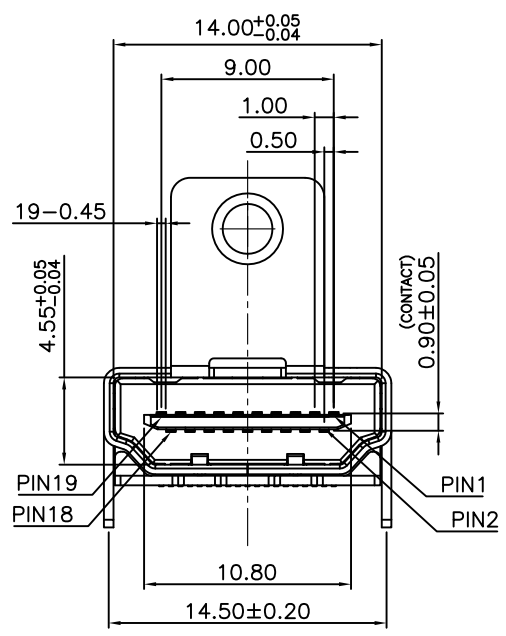

HF Compliant

3168 SERIES HDMI FEMALE RIGHT/ANGLE SMT TYPE

REV	DATE	DESCRIPTION	ECN NO.	NAME
A	11.12.28	PROPOSAL		JIMMY
B	12.08.28	NEW RELEASE		CHENS
C	13.09.27	△ADD OPTION	CECR13007397	SAM

RECOMMENDED PCB LAYOUT (TOP VIEW)
TOLERANCE: ±0.05mm

<p>GENERAL TOLERANCE</p> <p>X.X = ±0.20</p> <p>X.XX = ±0.15</p> <p>X.X* = ±3°</p>	<p>WIESON TECHNOLOGIES CO., LTD</p>		<p>PART NO.: G3168-6800XXX-H0</p>	
	<p>DRAWN BY SAM</p>		<p>DRAWING NO. G3168-6800XXX-H0</p>	
	<p>CHECKED BY YXJ</p>		<p>DRAWING SIZE 1 : 1 A4</p>	
	<p>APPROVED BY JIM</p>		<p>UNIT mm</p>	
<p>SORTING NO. WSC</p>		<p>PAGE 1 OF 2</p>		

ISSUED

HF Compliant

3168 SERIES HDMI FEMALE RIGHT/ANGLE SMT TYPE

REV	DATE	DESCRIPTION	ECN NO.	NAME
A	11.12.28	PROPOSAL		JIMMY
B	12.08.28	NEW RELEASE		CHENS
C	13.09.27	△ADD OPTION	CECR13007397	SAM

NOTE : 1.MATERIAL :
 TERMINAL : COPPER ALLOY,
 SHELL : PLAIN CARBON STEEL
 HOUSING :HIGH TEMPERATURE THERMOPLASTIC.(UL94-0),BLACK.
 2.PLATING :
 TERMINAL : SELECTIVE Au PLATED ON CONTACT AREA (SEE ORDER INFORMATION), Sn PLATED ON SOLDER TAIL AREA, BOTH OVER Ni UNDERPLATED OVERALL.
 SHELL : WELDABLE Ni OVERALL.

3.PACKING :SEE ORDER INFORMATION
 4.ORDER INFORMATION : G3168-68 00 X X X X -H0
 ① ② ③ ④

- ① 1 : W/ LOGO
DIM C:10.50
- 2 : W/O LOGO
DIM C:10.50
- 3 : W/ LOGO
DIM C:8.85
- 4 : W/O LOGO △
DIM C:8.85
- ② 1 : TYPE A
2 : TYPE B
3 : TYPE C
4 : TYPE D
5 : TYPE E (W/O SCREW)
- ③ 1 : PACKING TRAY
2 : PACKING REEL
- ④ 1 : Au FLASH ON CONTACT AREA
2 : 3u"Au ON CONTACT AREA
3 : 5u"Au ON CONTACT AREA
4 : 15u"Au ON CONTACT AREA
5 : 30u"Au ON CONTACT AREA