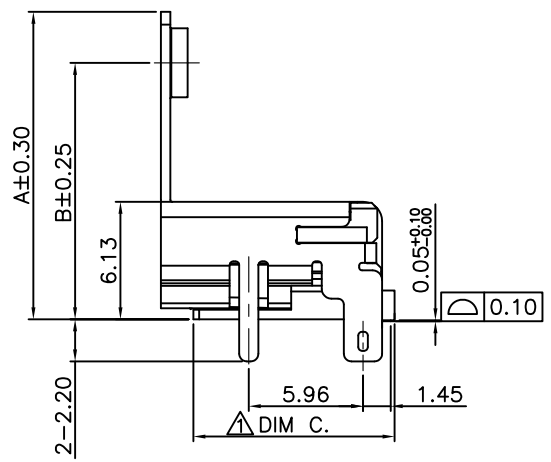

HF Compliant

3168 SERIES HDMI FEMALE RIGHT/ANGLE SMT TYPE

REV	DATE	DESCRIPTION	ECN NO.	NAME
A	11.12.28	PROPOSAL		JIMMY
B	12.08.28	NEW RELEASE		CHENS
C	13.09.27	△ADD OPTION	CECR13007397	SAM

RECOMMENDED PCB LAYOUT (TOP VIEW)
TOLERANCE: ±0.05mm

<p>GENERAL TOLERANCE</p> <p>X.X = ±0.20</p> <p>X.XX = ±0.15</p> <p>X.X* = ±3°</p>	<p>WIESON TECHNOLOGIES CO., LTD</p>		<p>PART NO.: G3168-6800XXX-H0</p>	
	<p>DRAWN BY SAM</p>		<p>DRAWING NO. G3168-6800XXX-H0</p>	
	<p>CHECKED BY YXJ</p>		<p>DRAWING SIZE 1 : 1 A4</p>	
	<p>APPROVED BY JIM</p>		<p>UNIT mm</p>	
<p>SORTING NO. WSC</p>		<p>PAGE 1 OF 2</p>		

ISSUED

HF Compliant

3168 SERIES HDMI FEMALE RIGHT/ANGLE SMT TYPE

REV	DATE	DESCRIPTION	ECN NO.	NAME
A	11.12.28	PROPOSAL		JIMMY
B	12.08.28	NEW RELEASE		CHENS
C	13.09.27	△ADD OPTION	CECR13007397	SAM

NOTE : 1.MATERIAL :
 TERMINAL : COPPER ALLOY,
 SHELL : PLAIN CARBON STEEL
 HOUSING :HIGH TEMPERATURE THERMOPLASTIC.(UL94-0),BLACK.
 2.PLATING :
 TERMINAL : SELECTIVE Au PLATED ON CONTACT AREA (SEE ORDER INFORMATION), Sn PLATED ON SOLDER TAIL AREA, BOTH OVER Ni UNDERPLATED OVERALL.
 SHELL : WELDABLE Ni OVERALL.

3.PACKING :SEE ORDER INFORMATION
 4.ORDER INFORMATION : G3168-68 00 X X X X -H0
 ① ② ③ ④

- ① 1 : W/ LOGO
DIM C:10.50
- 2 : W/O LOGO
DIM C:10.50
- 3 : W/ LOGO
DIM C:8.85
- 4 : W/O LOGO △
DIM C:8.85
- ② 1 : TYPE A
2 : TYPE B
3 : TYPE C
4 : TYPE D
5 : TYPE E (W/O SCREW)
- ③ 1 : PACKING TRAY
2 : PACKING REEL
- ④ 1 : Au FLASH ON CONTACT AREA
2 : 3u"Au ON CONTACT AREA
3 : 5u"Au ON CONTACT AREA
4 : 15u"Au ON CONTACT AREA
5 : 30u"Au ON CONTACT AREA