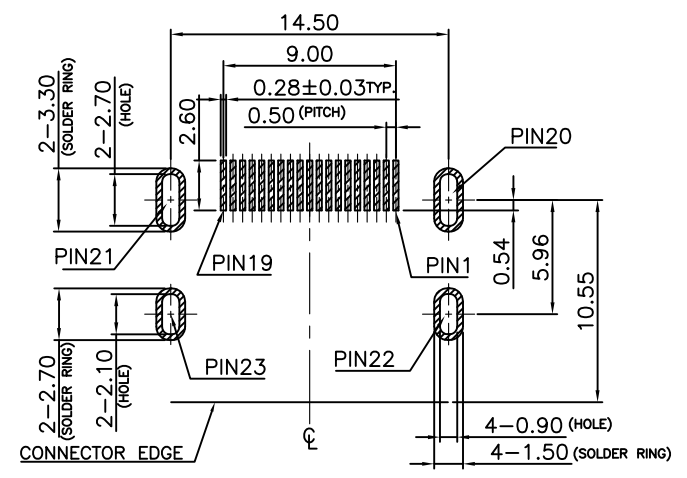

HF Compliant

3168 SERIES HDMI FEMALE RIGHT/ANGLE SMT TYPE

REV	DATE	DESCRIPTION	ECN NO.	NAME
A	11.12.28	PROPOSAL		JIMMY
B	12.08.28	NEW RELEASE		CHENS
C	13.09.27	△ADD OPTION	CECR13007397	SAM

RECOMMENDED PCB LAYOUT (TOP VIEW)
TOLERANCE: ±0.05mm

<p>GENERAL TOLERANCE</p> <p>X.X = ±0.20</p> <p>X.XX = ±0.15</p> <p>X.X* = ±3°</p>	<p>WIESON TECHNOLOGIES CO., LTD</p>		<p>PART NO.: G3168-6800XXX-H0</p>	
	<p>DRAWN BY SAM</p>		<p>DRAWING NO. G3168-6800XXX-H0</p>	
	<p>CHECKED BY YXJ</p>		<p>DRAWING SIZE 1 : 1 A4</p>	
	<p>APPROVED BY JIM</p>		<p>UNIT mm</p>	
<p>SORTING NO. WSC</p>		<p>PAGE 1 OF 2</p>		

ISSUED

HF Compliant

3168 SERIES HDMI FEMALE RIGHT/ANGLE SMT TYPE

REV	DATE	DESCRIPTION	ECN NO.	NAME
A	11.12.28	PROPOSAL		JIMMY
B	12.08.28	NEW RELEASE		CHENS
C	13.09.27	△ADD OPTION	CECR13007397	SAM

NOTE : 1.MATERIAL :
 TERMINAL : COPPER ALLOY,
 SHELL : PLAIN CARBON STEEL
 HOUSING :HIGH TEMPERATURE THERMOPLASTIC.(UL94-0),BLACK.
 2.PLATING :
 TERMINAL : SELECTIVE Au PLATED ON CONTACT AREA (SEE ORDER INFORMATION), Sn PLATED ON SOLDER TAIL AREA, BOTH OVER Ni UNDERPLATED OVERALL.
 SHELL : WELDABLE Ni OVERALL.

3.PACKING :SEE ORDER INFORMATION
 4.ORDER INFORMATION : G3168-68 00 X X X X -H0
 ① ② ③ ④

- ① 1 : W/ LOGO
DIM C:10.50
- 2 : W/O LOGO
DIM C:10.50
- 3 : W/ LOGO
DIM C:8.85
- 4 : W/O LOGO △
DIM C:8.85
- ② 1 : TYPE A
2 : TYPE B
3 : TYPE C
4 : TYPE D
5 : TYPE E (W/O SCREW)
- ③ 1 : PACKING TRAY
2 : PACKING REEL
- ④ 1 : Au FLASH ON CONTACT AREA
2 : 3u"Au ON CONTACT AREA
3 : 5u"Au ON CONTACT AREA
4 : 15u"Au ON CONTACT AREA
5 : 30u"Au ON CONTACT AREA