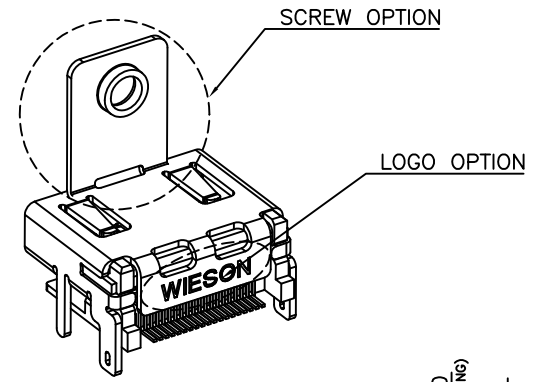

HF Compliant

3168 SERIES HDMI FEMALE RIGHT/ANGLE SMT TYPE

REV	DATE	DESCRIPTION	ECN NO.	NAME
A	11.12.28	PROPOSAL		JIMMY
B	12.08.28	NEW RELEASE		CHENS
C	13.09.27	△ADD OPTION	CECR13007397	SAM

RECOMMENDED PCB LAYOUT (TOP VIEW)
TOLERANCE: ±0.05mm

ISSUED

HF Compliant

3168 SERIES HDMI FEMALE RIGHT/ANGLE SMT TYPE

REV	DATE	DESCRIPTION	ECN NO.	NAME
A	11.12.28	PROPOSAL		JIMMY
B	12.08.28	NEW RELEASE		CHENS
C	13.09.27	△ADD OPTION	CECR13007397	SAM

NOTE : 1.MATERIAL :
 TERMINAL : COPPER ALLOY,
 SHELL : PLAIN CARBON STEEL
 HOUSING :HIGH TEMPERATURE THERMOPLASTIC.(UL94-0),BLACK.
 2.PLATING :
 TERMINAL : SELECTIVE Au PLATED ON CONTACT AREA (SEE ORDER INFORMATION), Sn PLATED ON SOLDER TAIL AREA, BOTH OVER Ni UNDERPLATED OVERALL.
 SHELL : WELDABLE Ni OVERALL.