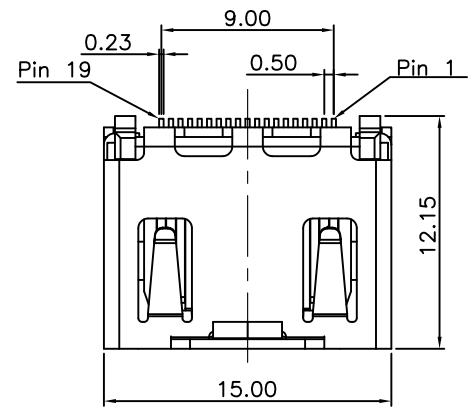

HF Compliant

3168 SERIES HDMI FEMALE RIGHT/ANGLE SMT TYPE

REV	DATE	DESCRIPTION	ECN NO.	NAME
A	11.12.28	PROPOSAL		JIMMY
B	12.08.28	NEW RELEASE		CHENS
C	13.09.27	△ADD OPTION	CECR13007397	SAM

RECOMMENDED PCB LAYOUT (TOP VIEW)
TOLERANCE: ±0.05mm

<p>GENERAL TOLERANCE</p> <p>X.X = ±0.20</p> <p>X.XX = ±0.15</p> <p>X.X* = ±3°</p>	<p>WIESON TECHNOLOGIES CO., LTD</p>		<p>PART NO.: G3168-6800XXX-H0</p>	
	<p>DRAWN BY SAM</p>		<p>DRAWING NO. G3168-6800XXX-H0</p>	
	<p>CHECKED BY YXJ</p>		<p>DRAWING SIZE 1 : 1 A4</p>	
	<p>APPROVED BY JIM</p>		<p>UNIT mm</p>	
<p>SORTING NO. WSC</p>		<p>PAGE 1 OF 2</p>		

ISSUED

HF Compliant

3168 SERIES HDMI FEMALE RIGHT/ANGLE SMT TYPE

REV	DATE	DESCRIPTION	ECN NO.	NAME
A	11.12.28	PROPOSAL		JIMMY
B	12.08.28	NEW RELEASE		CHENS
C	13.09.27	△ADD OPTION	CECR13007397	SAM

NOTE : 1.MATERIAL :
 TERMINAL : COPPER ALLOY,
 SHELL : PLAIN CARBON STEEL
 HOUSING :HIGH TEMPERATURE THERMOPLASTIC.(UL94-0),BLACK.
 2.PLATING :
 TERMINAL : SELECTIVE Au PLATED ON CONTACT AREA (SEE ORDER INFORMATION), Sn PLATED ON SOLDER TAIL AREA, BOTH OVER Ni UNDERPLATED OVERALL.
 SHELL : WELDABLE Ni OVERALL.

3.PACKING :SEE ORDER INFORMATION
 4.ORDER INFORMATION : G3168-68 00 X X X X -H0
 ① ② ③ ④

- ① 1 : W/ LOGO
DIM C:10.50
- 2 : W/O LOGO
DIM C:10.50
- 3 : W/ LOGO
DIM C:8.85
- 4 : W/O LOGO △
DIM C:8.85
- ② 1 : TYPE A
2 : TYPE B
3 : TYPE C
4 : TYPE D
5 : TYPE E (W/O SCREW)
- ③ 1 : PACKING TRAY
2 : PACKING REEL
- ④ 1 : Au FLASH ON CONTACT AREA
2 : 3u"Au ON CONTACT AREA
3 : 5u"Au ON CONTACT AREA
4 : 15u"Au ON CONTACT AREA
5 : 30u"Au ON CONTACT AREA